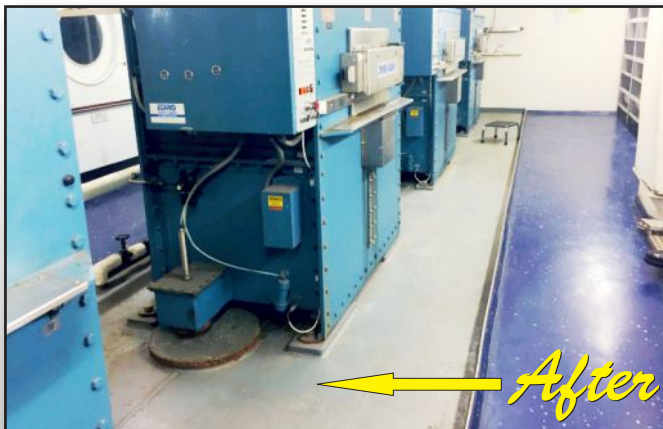

After 13 Years, CHEMCLAD Holds Up On MSC Hospital Ship's Laundry Decks

This Military Sealift Command (MSC) hospital ship has an ENECON repair that has performed beautifully for over 13 years...and counting.

Engineering Specialist, it was recommended that the floors be grit blasted followed by 2 coats of CHEMCLAD SC.

The ship's laundry room decks were corroded from industrial washing machine spillage. Originally the ship's Port Engineer wanted to install a stainless steel liner atop the carbon steel deck. After consulting the local ENECON Field

With over 1,000 beds on this ship, the floors of this laundry room can be a corrosive place. CHEMCLAD SC has eliminated this threat for over a decade.

6 Platinum Court • Medford, NY 11763
Toll Free: 888-4-ENECON® (888-436-3266) • Phone: 516-349-0022 • Fax: 516-349-5522
www.enecon.com • info@enecon.com