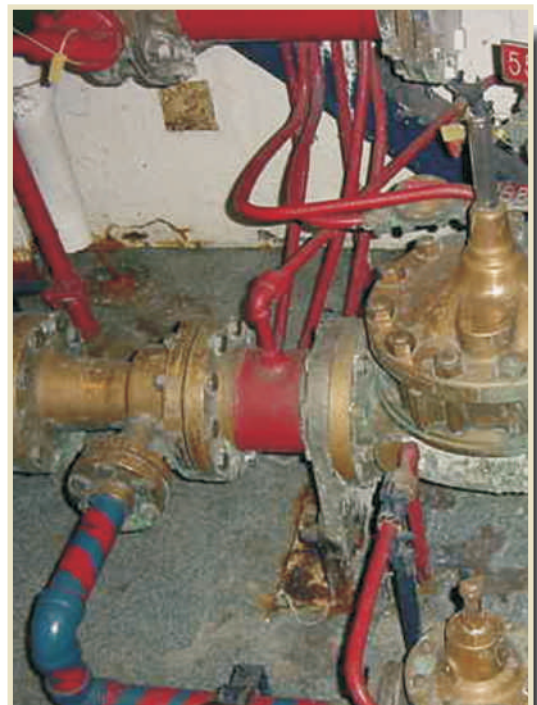

## CeramAlloy Continues to Protect AFFF Stations on this Aircraft Carrier for Over 5 Years

**Still excellent results after 5 years!**

AFFF Station 5 Years ago.

6 Platinum Court • Medford, NY 11763  
Toll Free: 888-4-ENECON • Phone: 516-349-0022 • Fax: 516-349-5522  
[www.enecon.com](http://www.enecon.com) • [info@enecon.com](mailto:info@enecon.com)